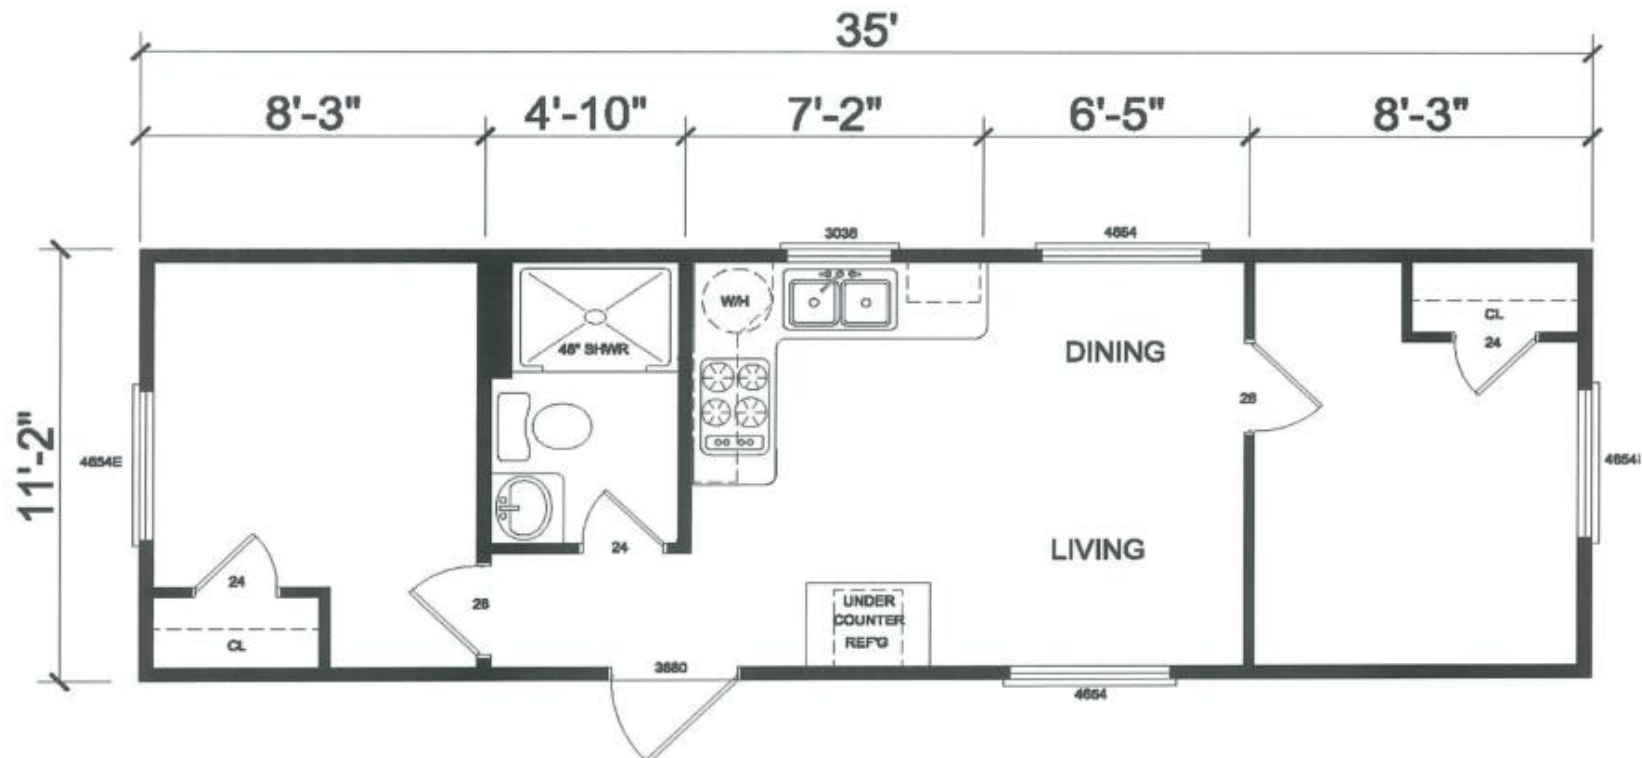

# 2 Bedroom Special

**Model 177 - 399 Square Feet**

**CREW CAMP HOUSING**

**[WWW.CREWCAMPHOUSING.COM](http://WWW.CREWCAMPHOUSING.COM)**

**(888)980-2267**

**[INFO@CREWCAMPHOUSING.COM](mailto:INFO@CREWCAMPHOUSING.COM)**