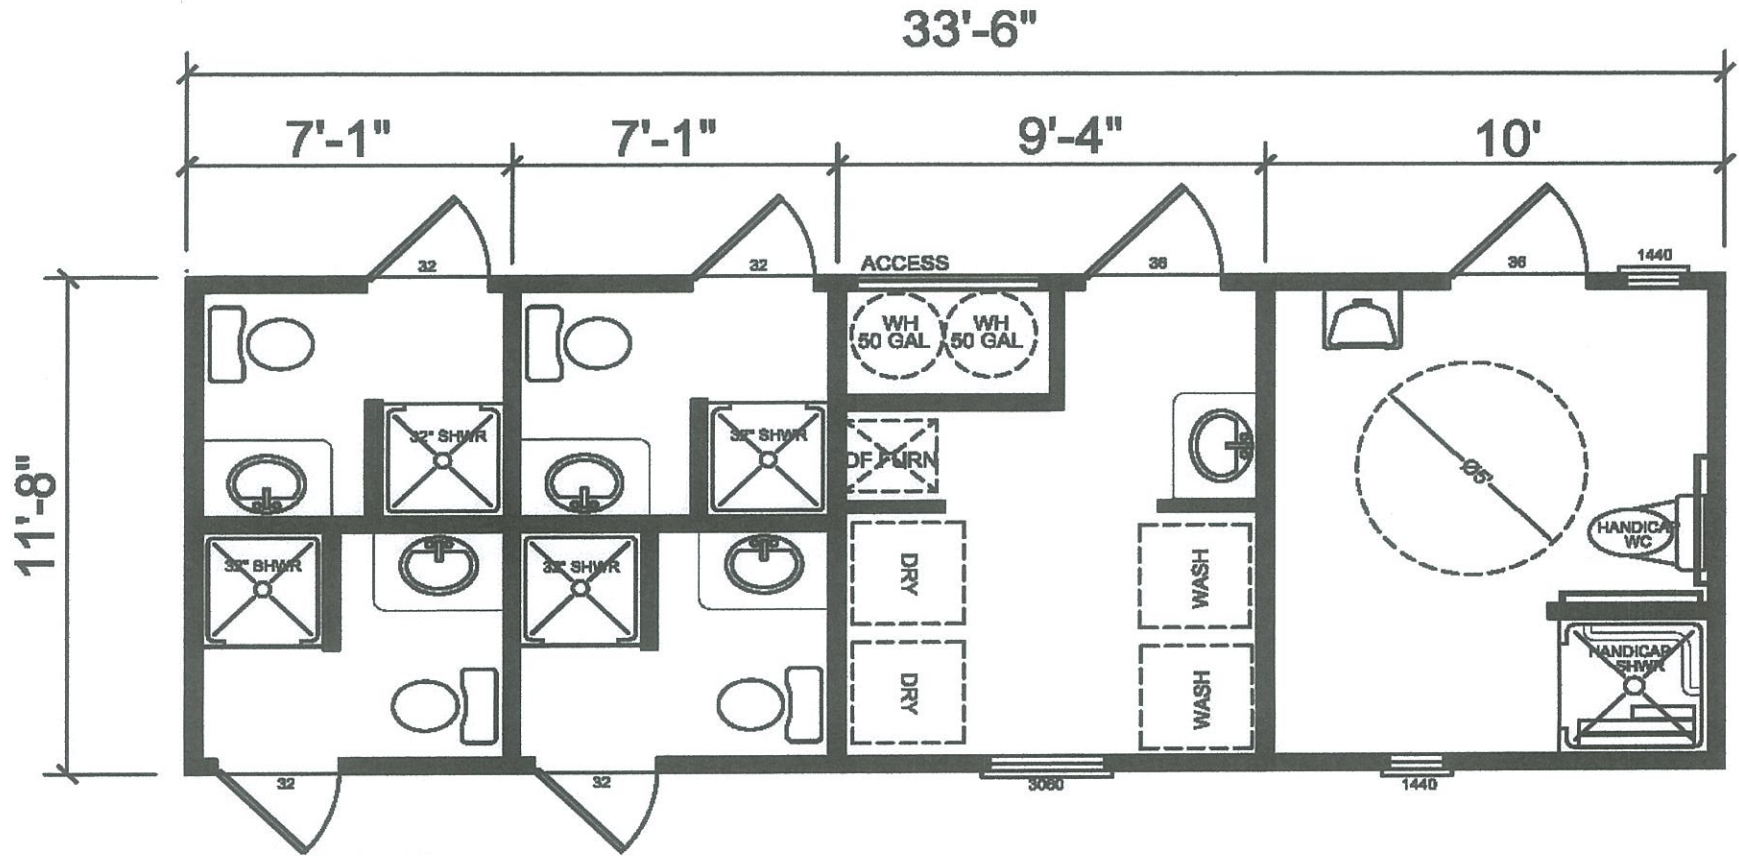

Innovation in Recreational Living

Bath House Series

* 2 - 50 gallon water heaters standard

Model 076 - 399 Square Feet - Non Coded