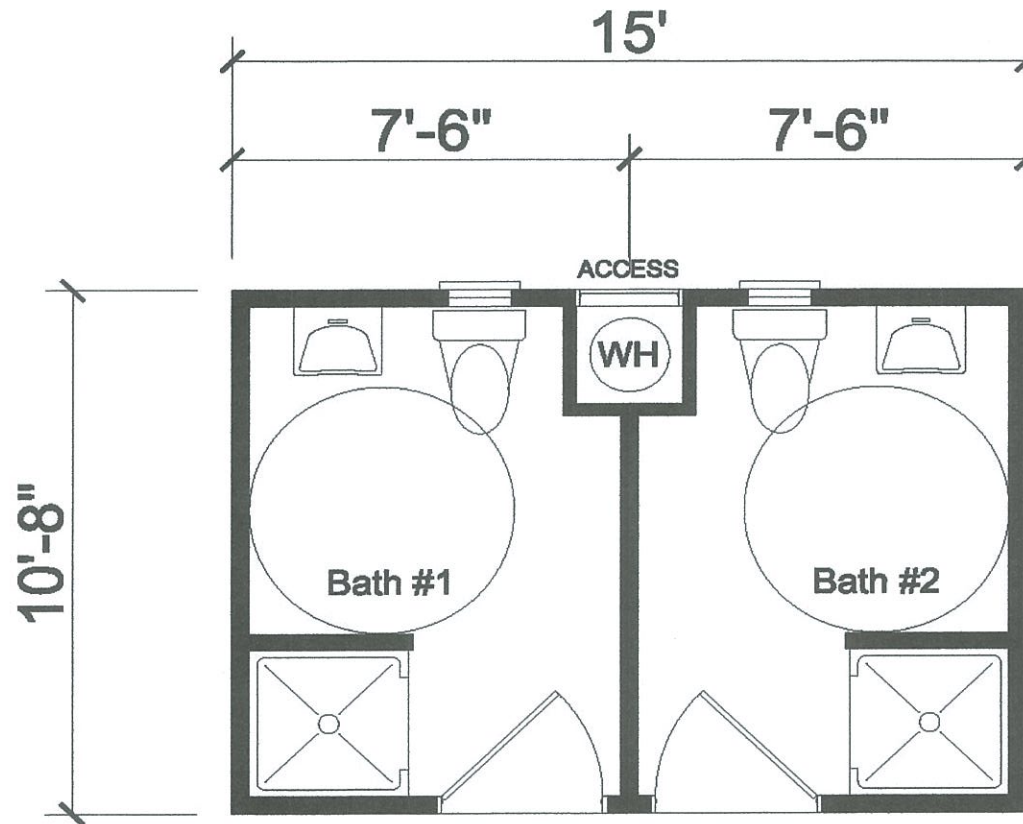

Innovation in Recreational Living

Bath House Series

* 20 gallon water heater standard

Model 171 - 162 Square Feet - Non Coded