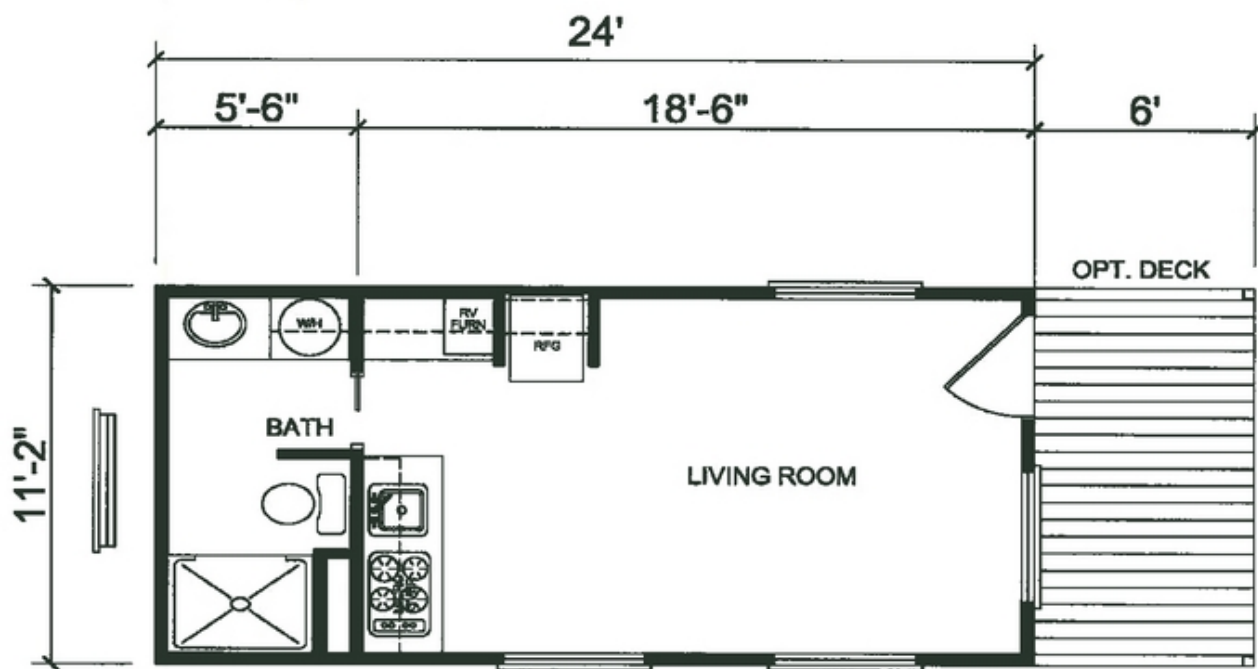

# Sportsman's Lodge

**Model 409C - 275 Square Feet**

Due to continuous improvements, product specifications are subject to change without notice

409 - Exterior with ceplank stained cedar

409 - Interior with cedar ceiling

409 - Interior