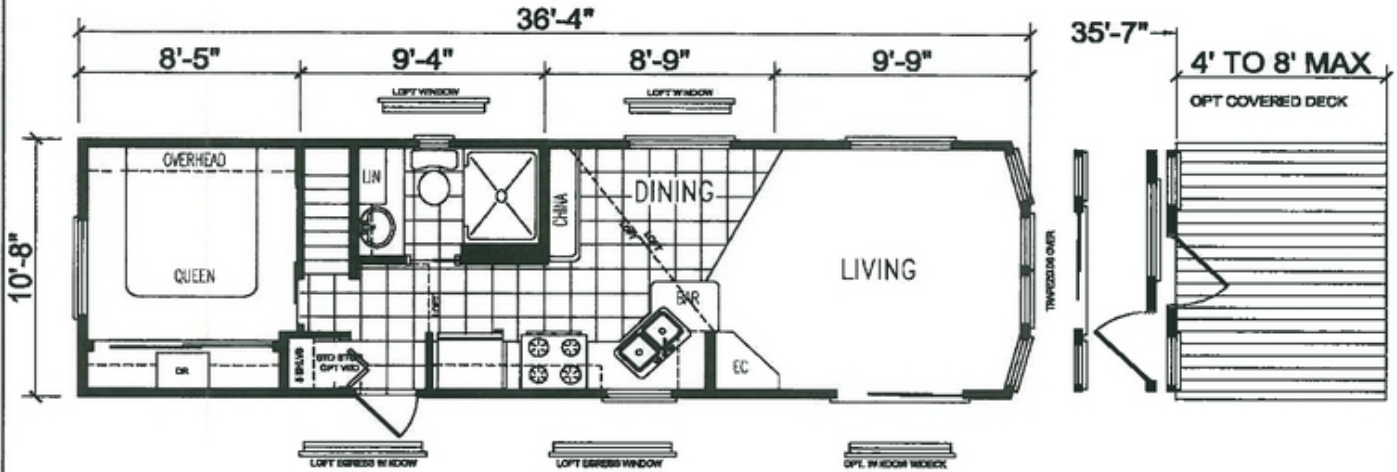

# Sportsman's Lodge

**Model 426C - Loft - 399 Square Feet**

Due to continuous improvements, product specifications are subject to change without notice

426 - Exterior with loft

426 - With front porch

426 - Exterior with loft